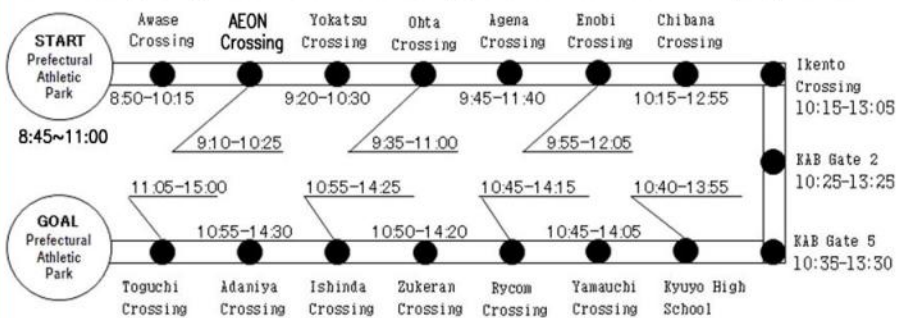

FREE!
Community
Paper

21st Okinawa Marathon

FEBRUARY 17, 2013 (Sunday)

Here we define our Friendship, Dreams, and Love!

Temporary Traffic Regulation & Control

The 21st Okinawa Marathon will be held at the Okinawa Prefectural Comprehensive park on February 17, 2013 (Sunday). The full marathon will start at 9:00 AM and finish at 3:15 PM. Traffic will be regulated for the duration of the race. We understand that this will cause an inconvenience for all drivers around the regulated areas. However, your adherence to the temporary traffic regulation and control is vital to the safety of the over 10,000 participating runners, as well as the public. Please also refrain from parking along the streets in any of the regulated areas. Your understanding and cooperation is requested and greatly appreciated. Please visit the Okinawa Marathon website for a more detailed traffic regulation map and information regarding the marathon schedules: <http://www.okinawa-marathon.com/eng/index.html>.

21st Okinawa Marathon Temporary Traffic Regulation & Control...	P 1
Free Ovarian and Breast Cancer Screenings.....	
City Residents Group Medical Checkup.....	
Expiration Date Extension for Specific Medical Checkup Vouchers.	
File Your City & Prefectural Taxes To Complete National Pension Procedures.....	P 2
Study Abroad Opportunity for Japanese Citizens.....	
Hina Matsuri.....	
2nd Okinawa City Brass Band Festival.....	
World Education Games 2013.....	
St. Patrick's Day Parade Park Avenue 2013 March 16.....	P 3
Okinawa International Asia Music Festival 2013.....	
11th Okinawa City Craft Fair.....	
Koza Music Town Ongaku Hiroba FREE Events (February 16~ March 14).....	
Tourism Web Portals: Transmitting the Charm of Okinawa City.....	
23rd Okinawa City International Festival Flyer.....	P 4